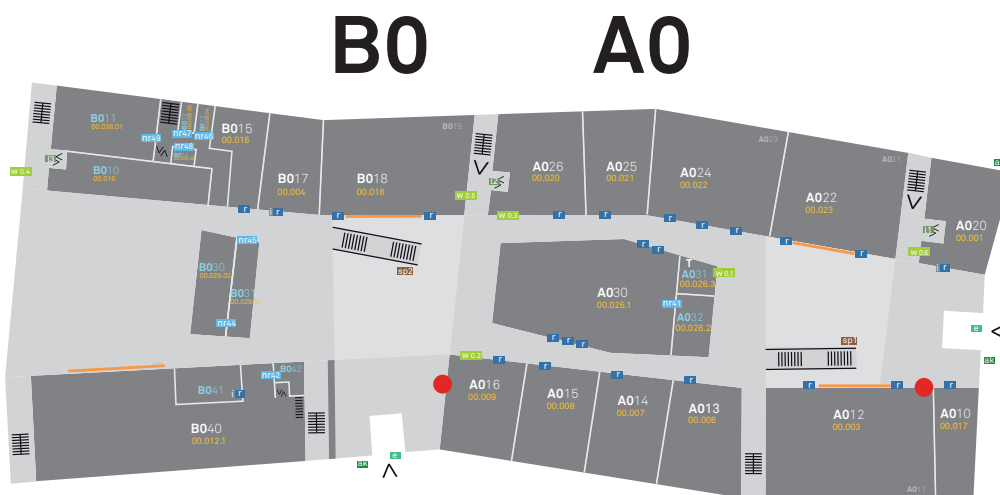

There are limited parking possibilities. It is highly recommended to use public transport.
Online ticket reservation and timetable: www.sbb.ch.