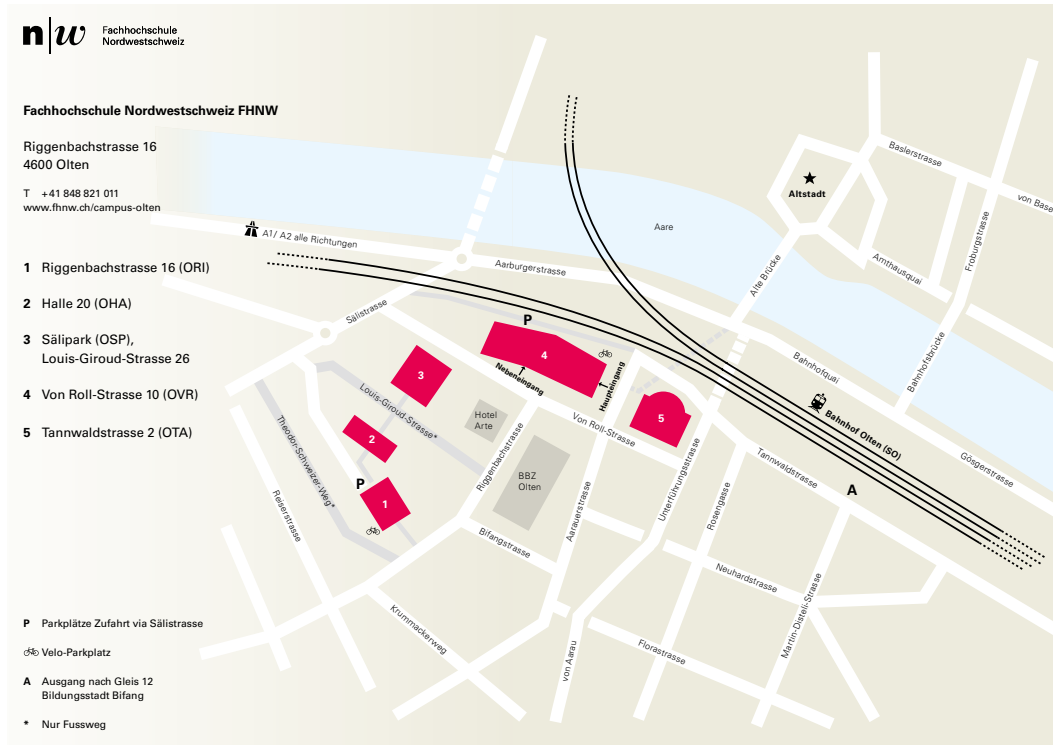

Innovation Group Meeting - Digitalization Agro-Food

4th meeting

DATE	Wednesday, 10 April 2019
LOCATION	FHNW, Olten, Von Roll-Strasse 10, 4600 Olten
ROOM	Raum VR A014 (OVR building)
TIME	13 – 17.15 pm followed by apéro

REGISTRATION

Please register on our website:

<https://www.swissfoodresearch.ch/en/events/2019-04-10/4th-meeting-ig-digitalization/>

Please find the directions on the next page.

DIRECTIONS & ACCESS

We are awaiting you in room A014 on the ground floor of the OVR building (Nr. 4 on the map below) located at the Von Roll-Strasse 10 in Olten. The venue is at about 10 min walk from Olten SBB/CFF train station.

Erdgeschoss

There are limited parking possibilities. It is highly recommended to use public transport.
 Online ticket reservation and timetable: www.sbb.ch.